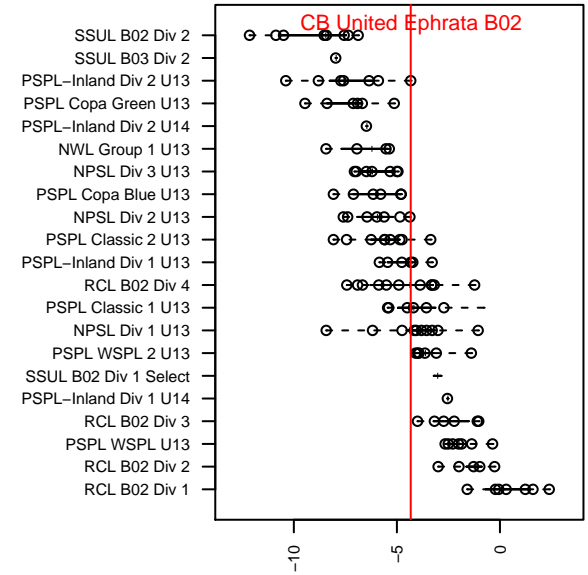

**attack and defense rating
relative to others at age
and all opponents in last 13 months**